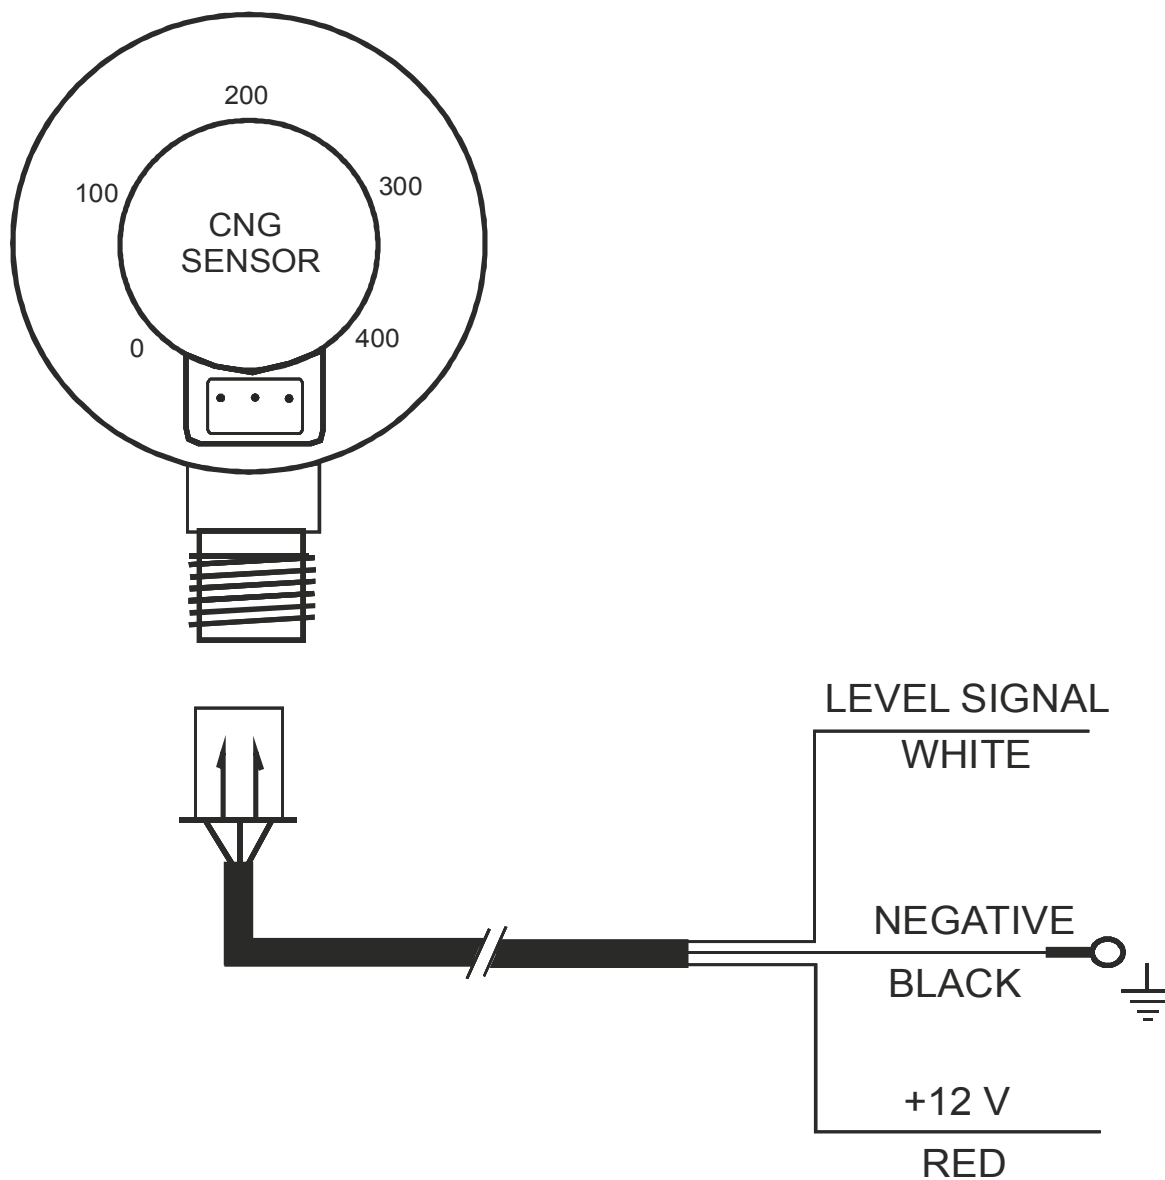

### CNG SENSÖR

**CNG sensor converts the mechanical level information of the manometer on the gas tank to analog electricity signal which the control can perceive between -12 to 0 volt.**

***Türkçe***

## Installation diagram

English